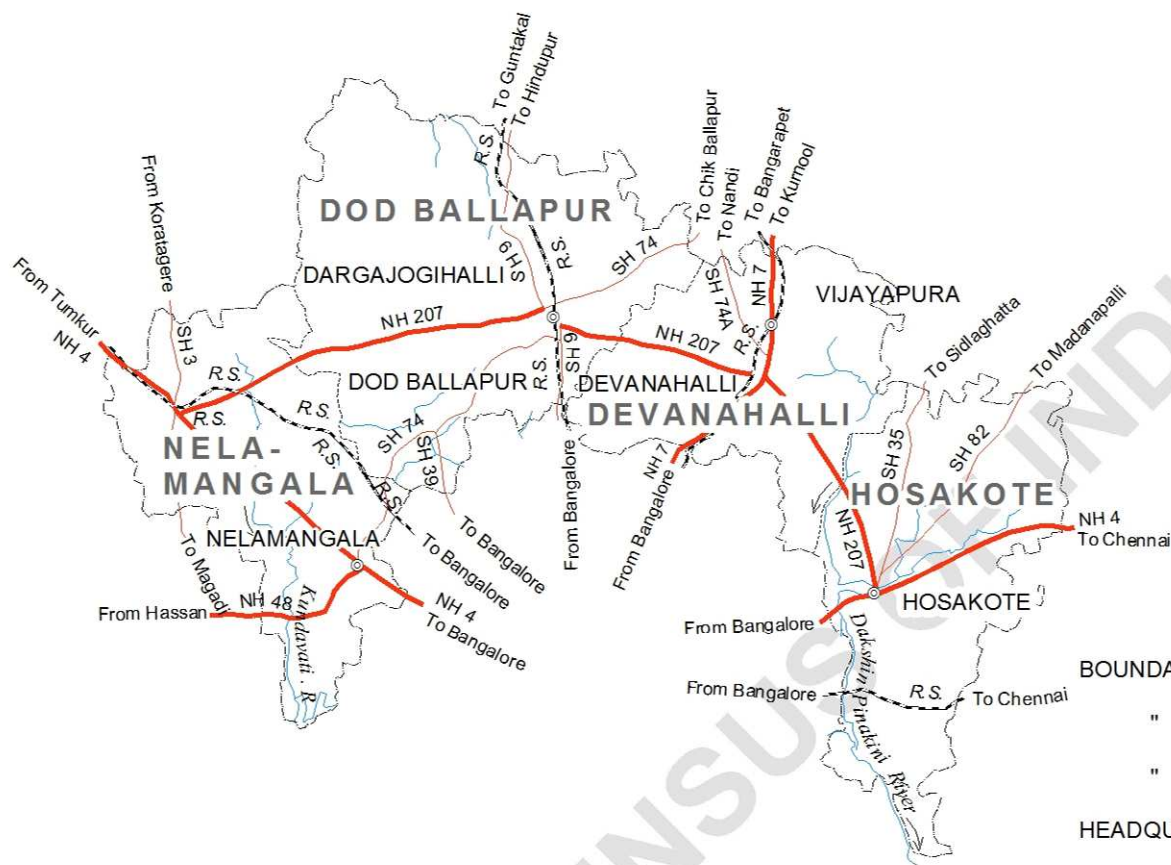

KARNATAKA

DISTRICT BANGALORE RURAL

Bangalore is the headquarters of Bangalore Rural District

BOUNDARY, STATE	-----
" DISTRICT	-----
" TALUK	-----
HEADQUARTERS : TALUK	◎
NATIONAL HIGHWAY	NH 207
STATE HIGHWAY	SH 3
RAILWAY LINE WITH STATION, BROAD GAUGE	R.S.
RIVER WITH STREAM	