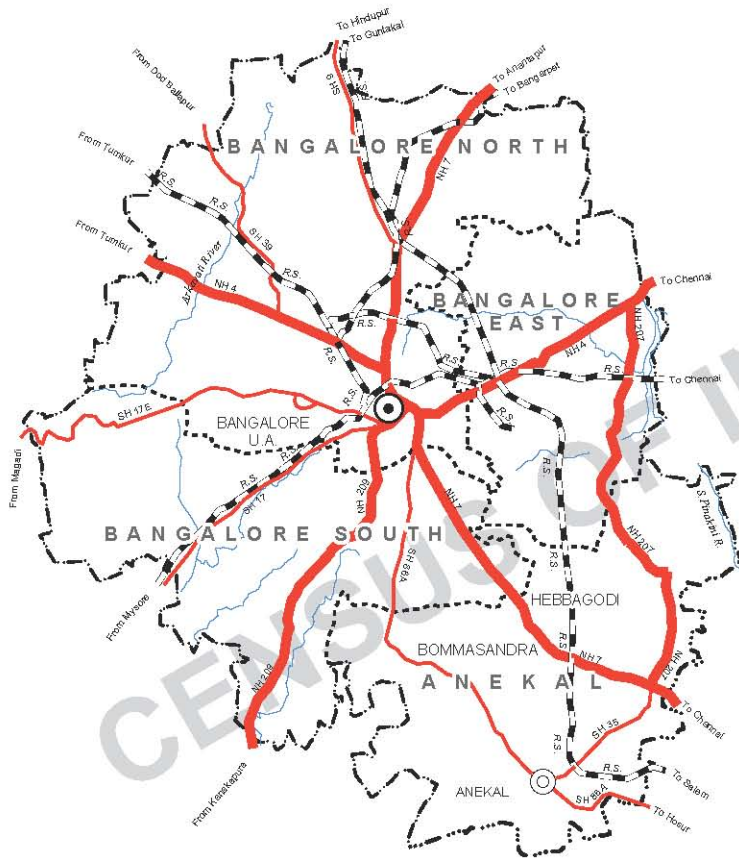

KARNATAKA DISTRICT BANGALORE

BOUNDARY, STATE	-----	-----
" DISTRICT	-----	-----
" TALUK	-----	-----
HEADQUARTERS : DISTRICT ; TALUK	-----	⊙ ; ⊙
NATIONAL HIGHWAY	-----	NH 4
STATE HIGHWAY	-----	SH 17
RAILWAY LINE WITH STATION, BROAD GAUGE	-----	R.S.
RIVER WITH STREAM	-----	~~~~~