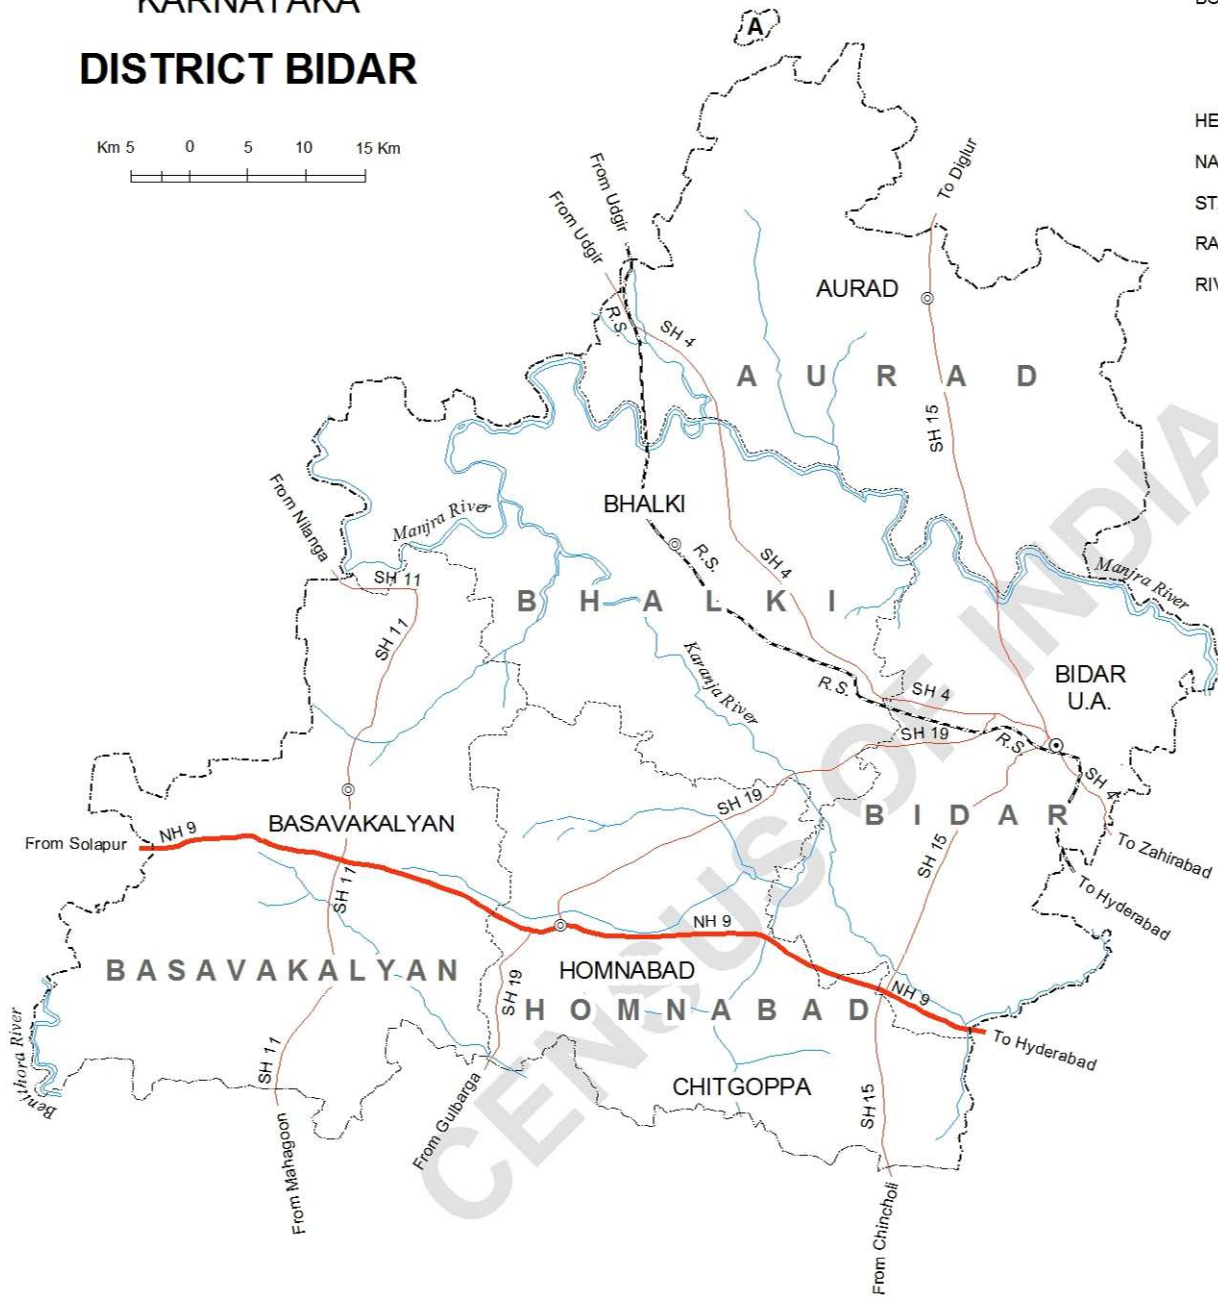

# KARNATAKA DISTRICT BIDAR

BOUNDARY, STATE .....	-----
" DISTRICT .....	-----
" TALUK .....	-----
HEADQUARTERS : DISTRICT ; TALUK .....	⊙ ⊙
NATIONAL HIGHWAY .....	NH 9
STATE HIGHWAY .....	SH 11
RAILWAY LINE WITH STATION, BROAD GAUGE .....	R.S.
RIVER WITH STREAM .....	

A - Part of Aurad Taluk.