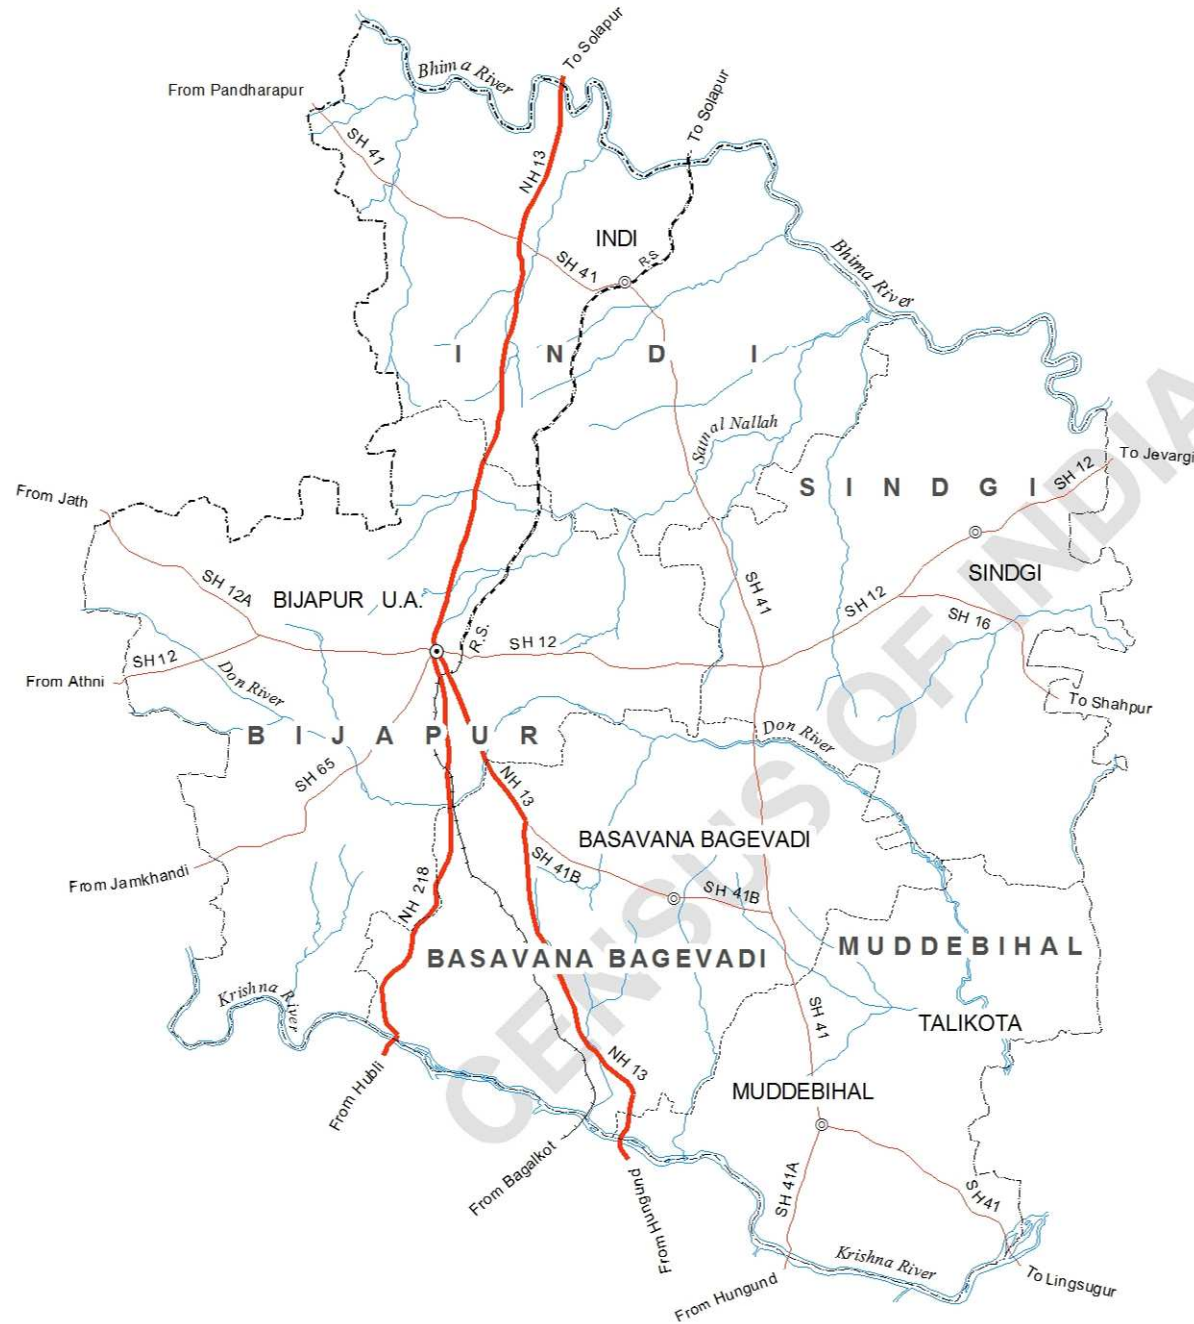

KARNATAKA DISTRICT BIJAPUR

BOUNDARY, STATE	-----
" DISTRICT	-----
" TALUK	-----
HEADQUARTERS : TALUK ; DISTRICT	⊙ ⊙
NATIONAL HIGHWAY	NH 13
STATE HIGHWAY	SH 41
RAILWAY LINE WITH STATION, BROAD GAUGE	R.S.
" METRE GAUGE	R.S.
RIVER WITH STREAM	~~~~~