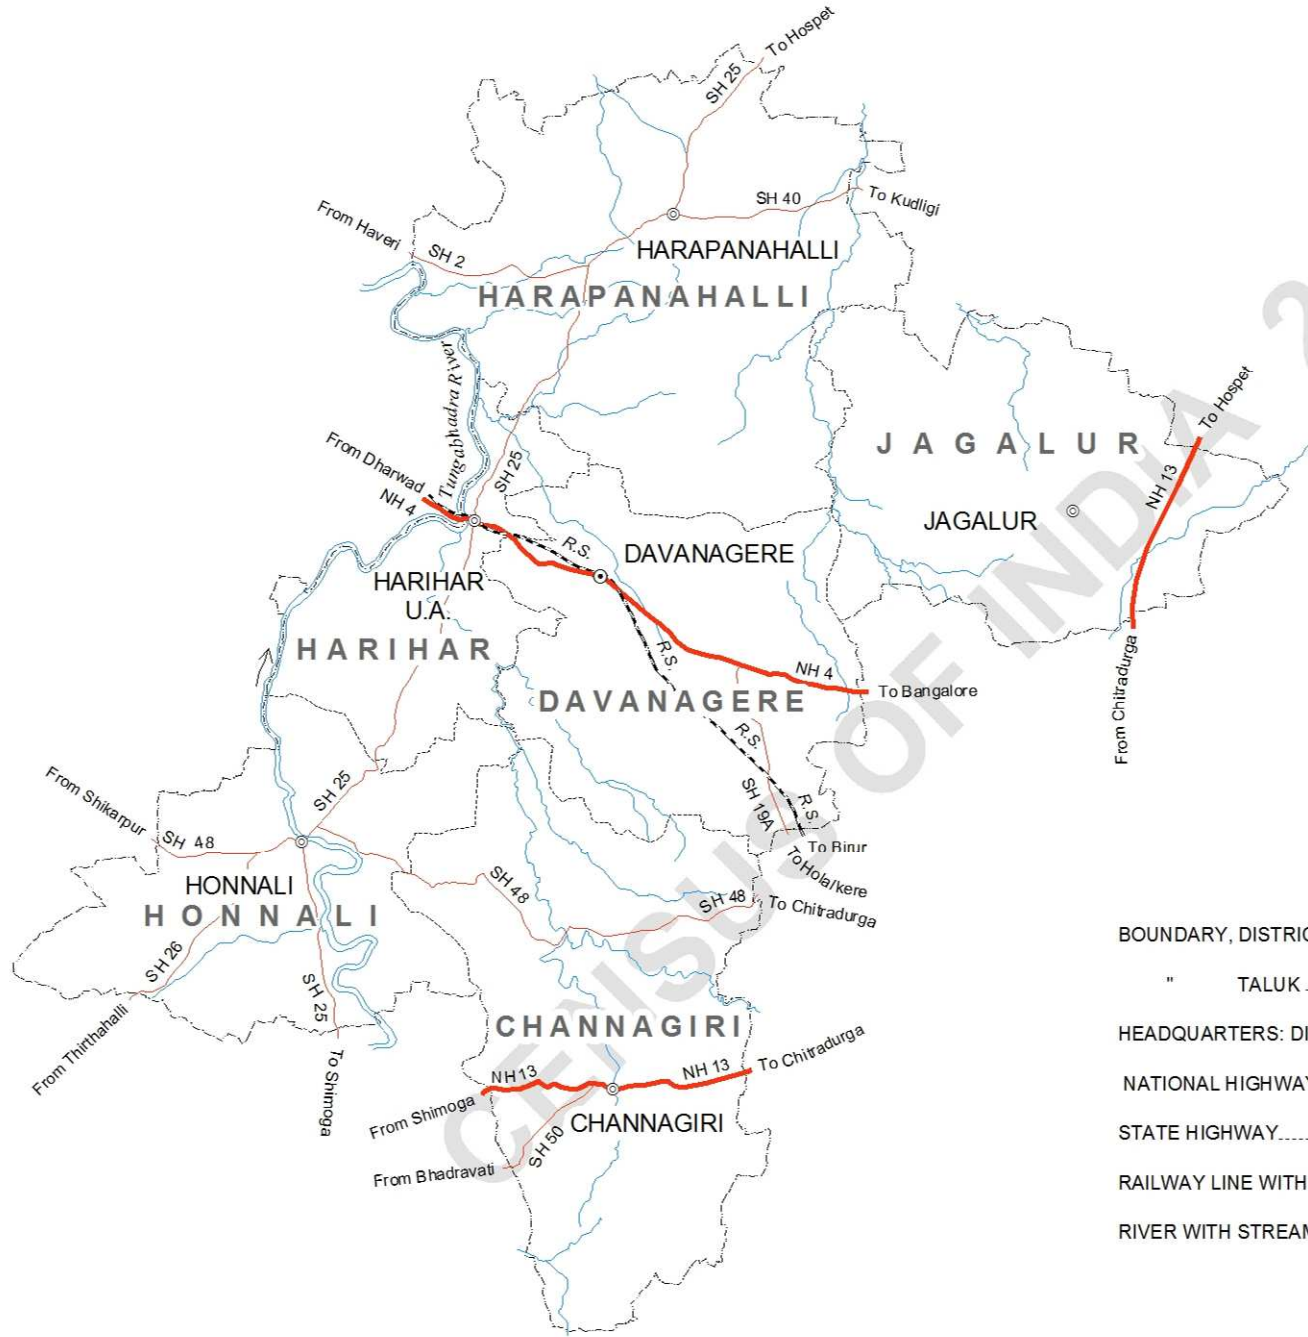

KARNATAKA DISTRICT DAVANAGERE

BOUNDARY, DISTRICT	-----
" TALUK	-----
HEADQUARTERS: DISTRICT ; TALUK	⊙ ; ⊙
NATIONAL HIGHWAY	——— NH 4
STATE HIGHWAY	——— SH 25
RAILWAY LINE WITH STATION, BROAD GAUGE	- - - - - R.S.
RIVER WITH STREAM	~~~~~ 2011