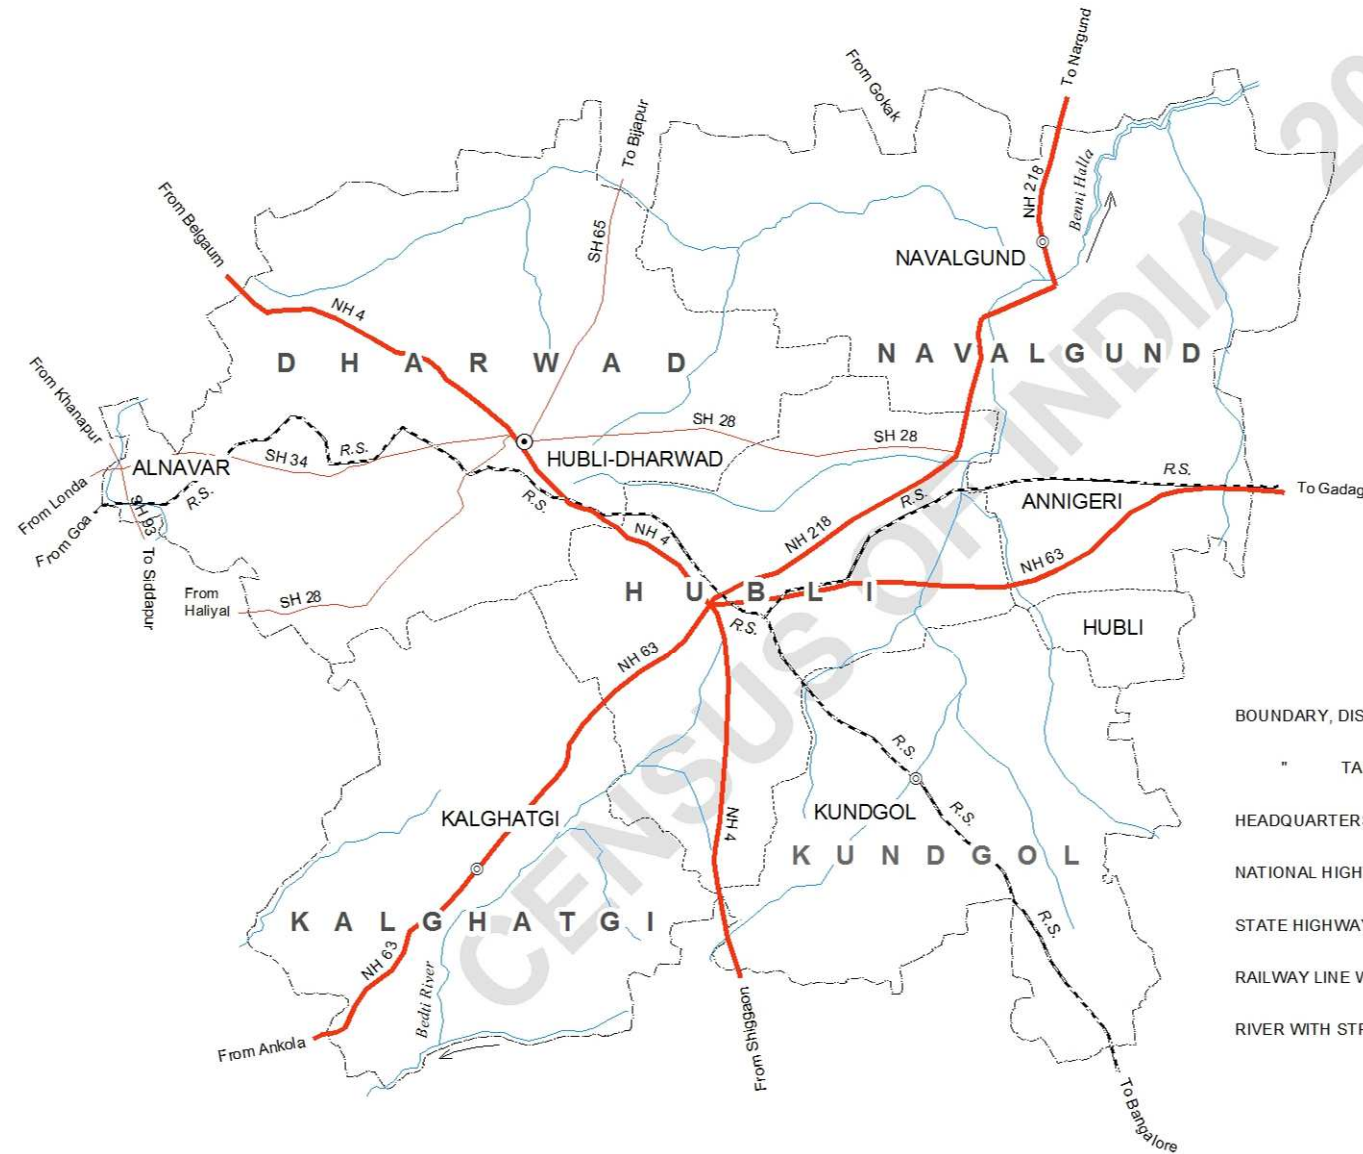

KARNATAKA DISTRICT DHARWAD

BOUNDARY, DISTRICT	-----
" TALUK	-----
HEADQUARTERS : DISTRICT ; TALUK	⊙ ; ⊙
NATIONAL HIGHWAY	NH 4
STATE HIGHWAY	SH 28
RAILWAY LINE WITH STATION, BROAD GAUGE	R.S.
RIVER WITH STREAM	~~~~~