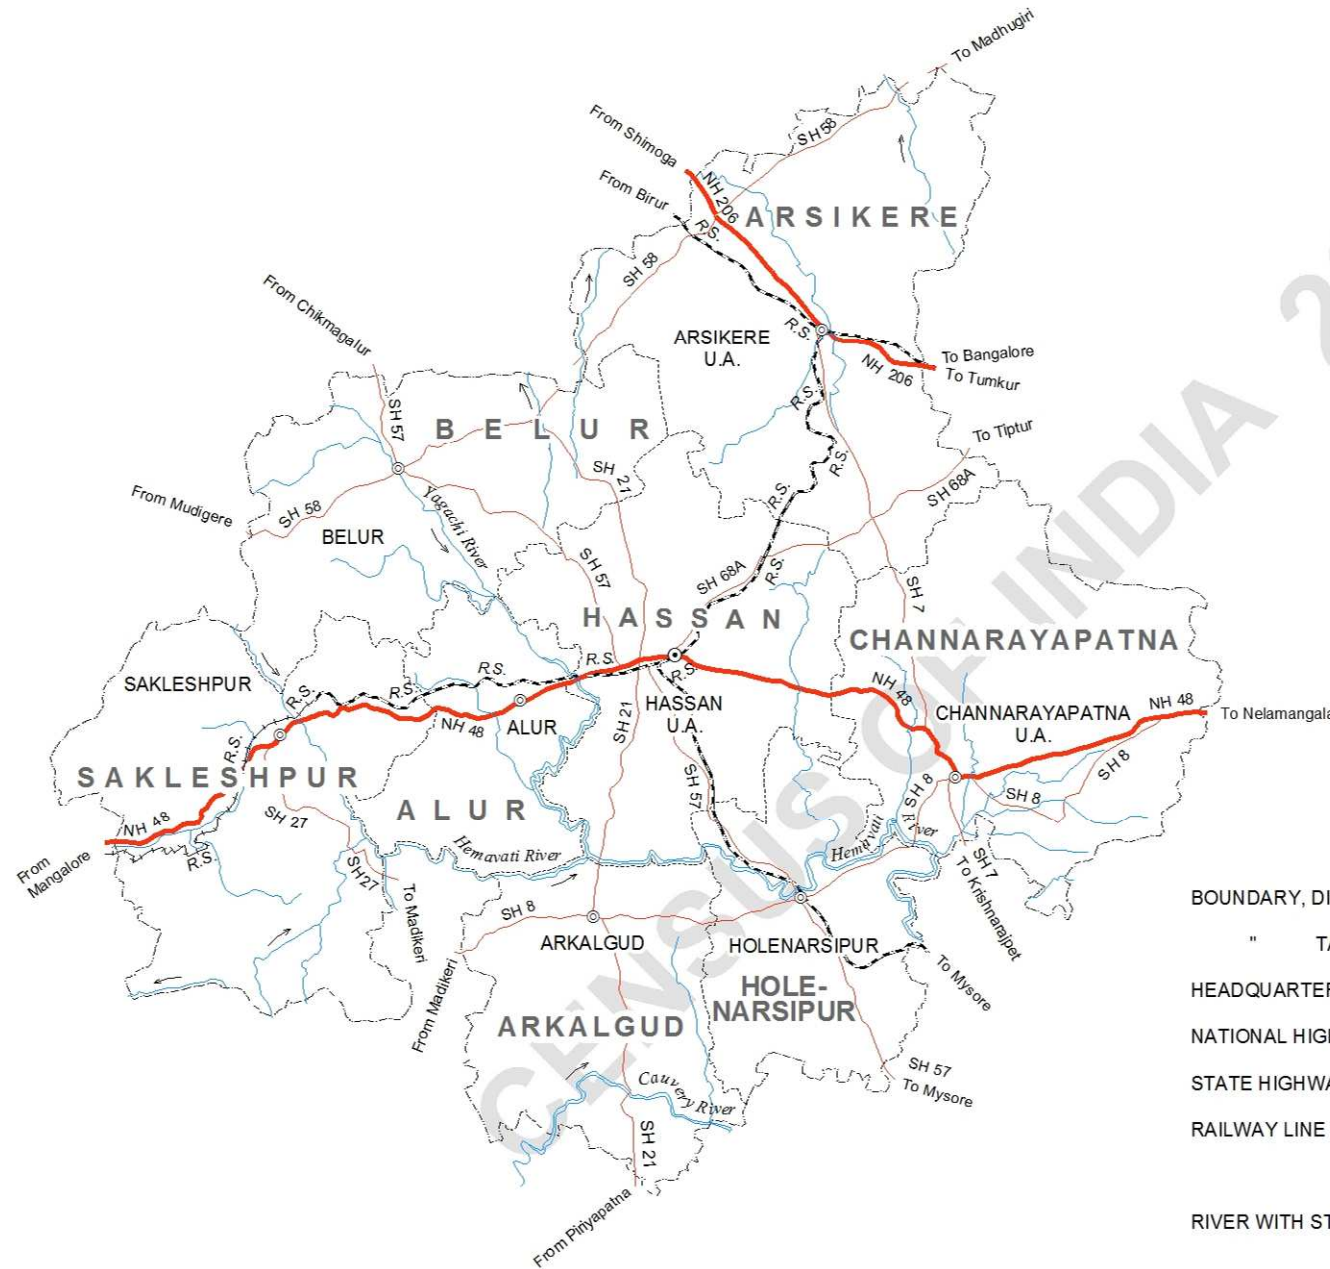

KARNATAKA DISTRICT HASSAN

BOUNDARY, DISTRICT	-----
" TALUK	-----
HEADQUARTERS : DISTRICT : TALUK	◎ ; ◎
NATIONAL HIGHWAY	NH 48
STATE HIGHWAY	SH 27
RAILWAY LINE WITH STATION, BROAD GAUGE	R.S.
" METRE GAUGE	R.S.
RIVER WITH STREAM	~~~~~