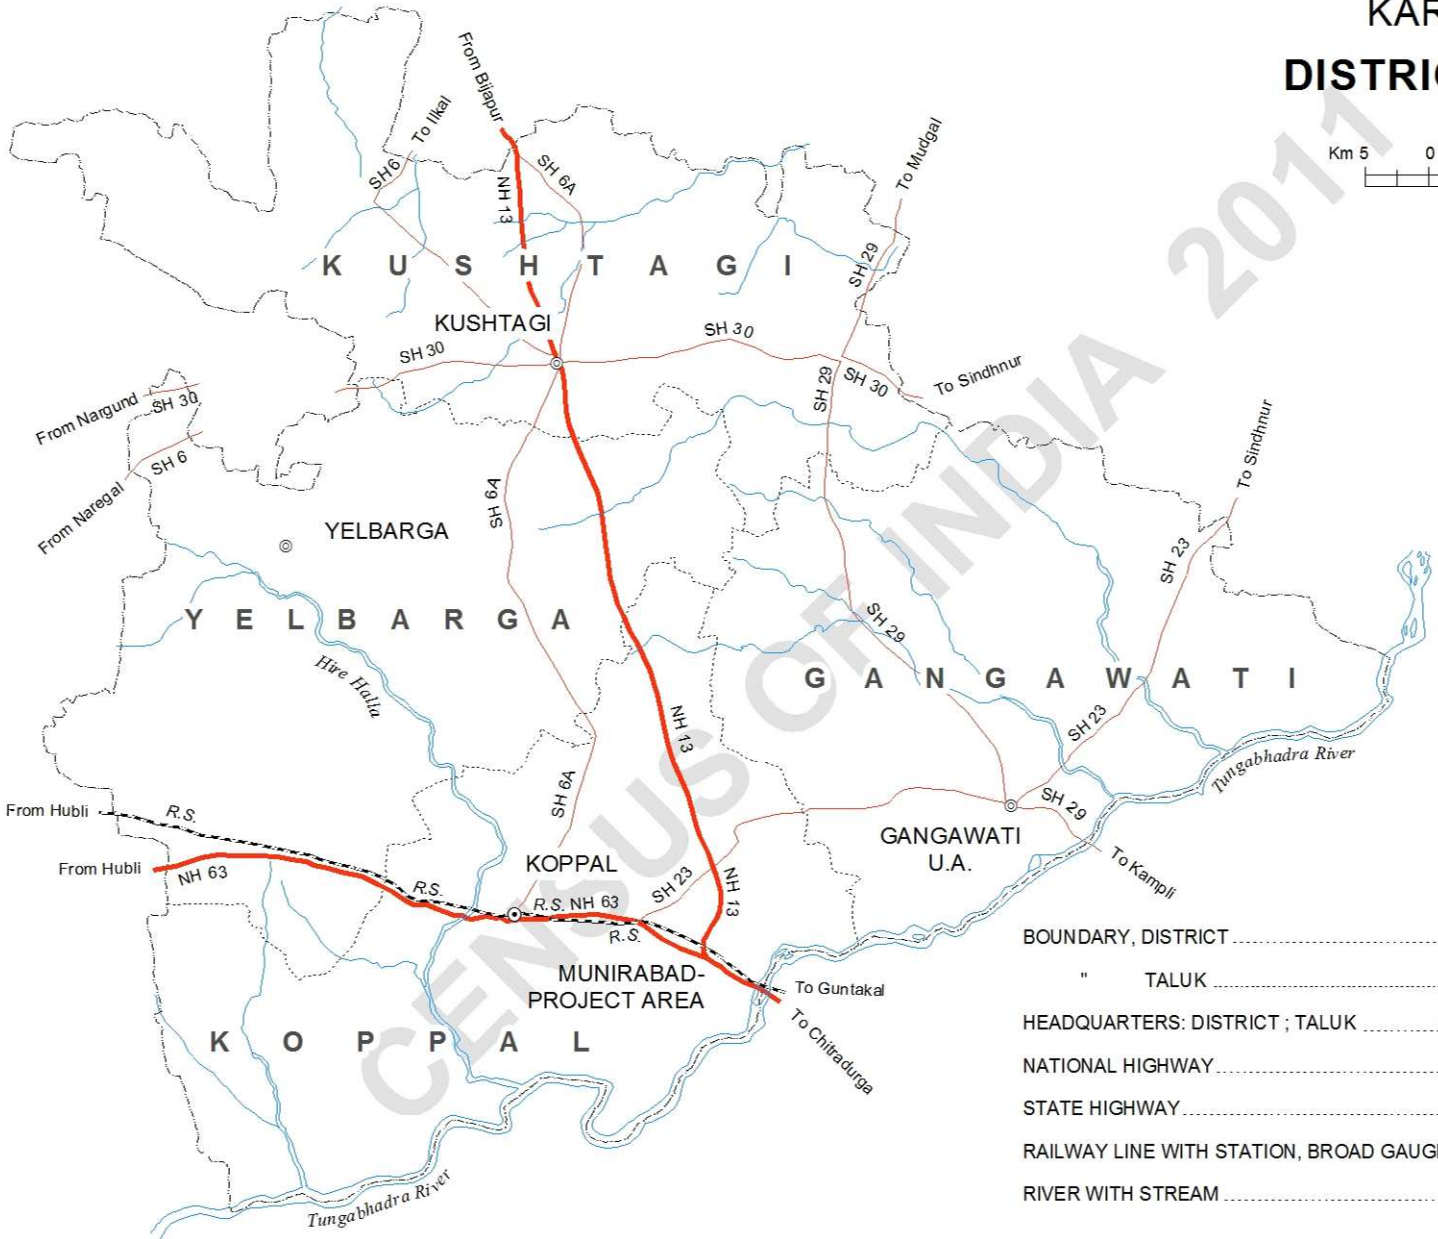

KARNATAKA DISTRICT KOPPAL

BOUNDARY, DISTRICT	-----
" TALUK	-----
HEADQUARTERS: DISTRICT ; TALUK	⊙ ; ⊙
NATIONAL HIGHWAY	NH 63
STATE HIGHWAY	SH 23
RAILWAY LINE WITH STATION, BROAD GAUGE	R.S.
RIVER WITH STREAM	

2011

Based upon Survey of India map with the permission of the Surveyor General of India.

© Government of India Copyright, 2011.