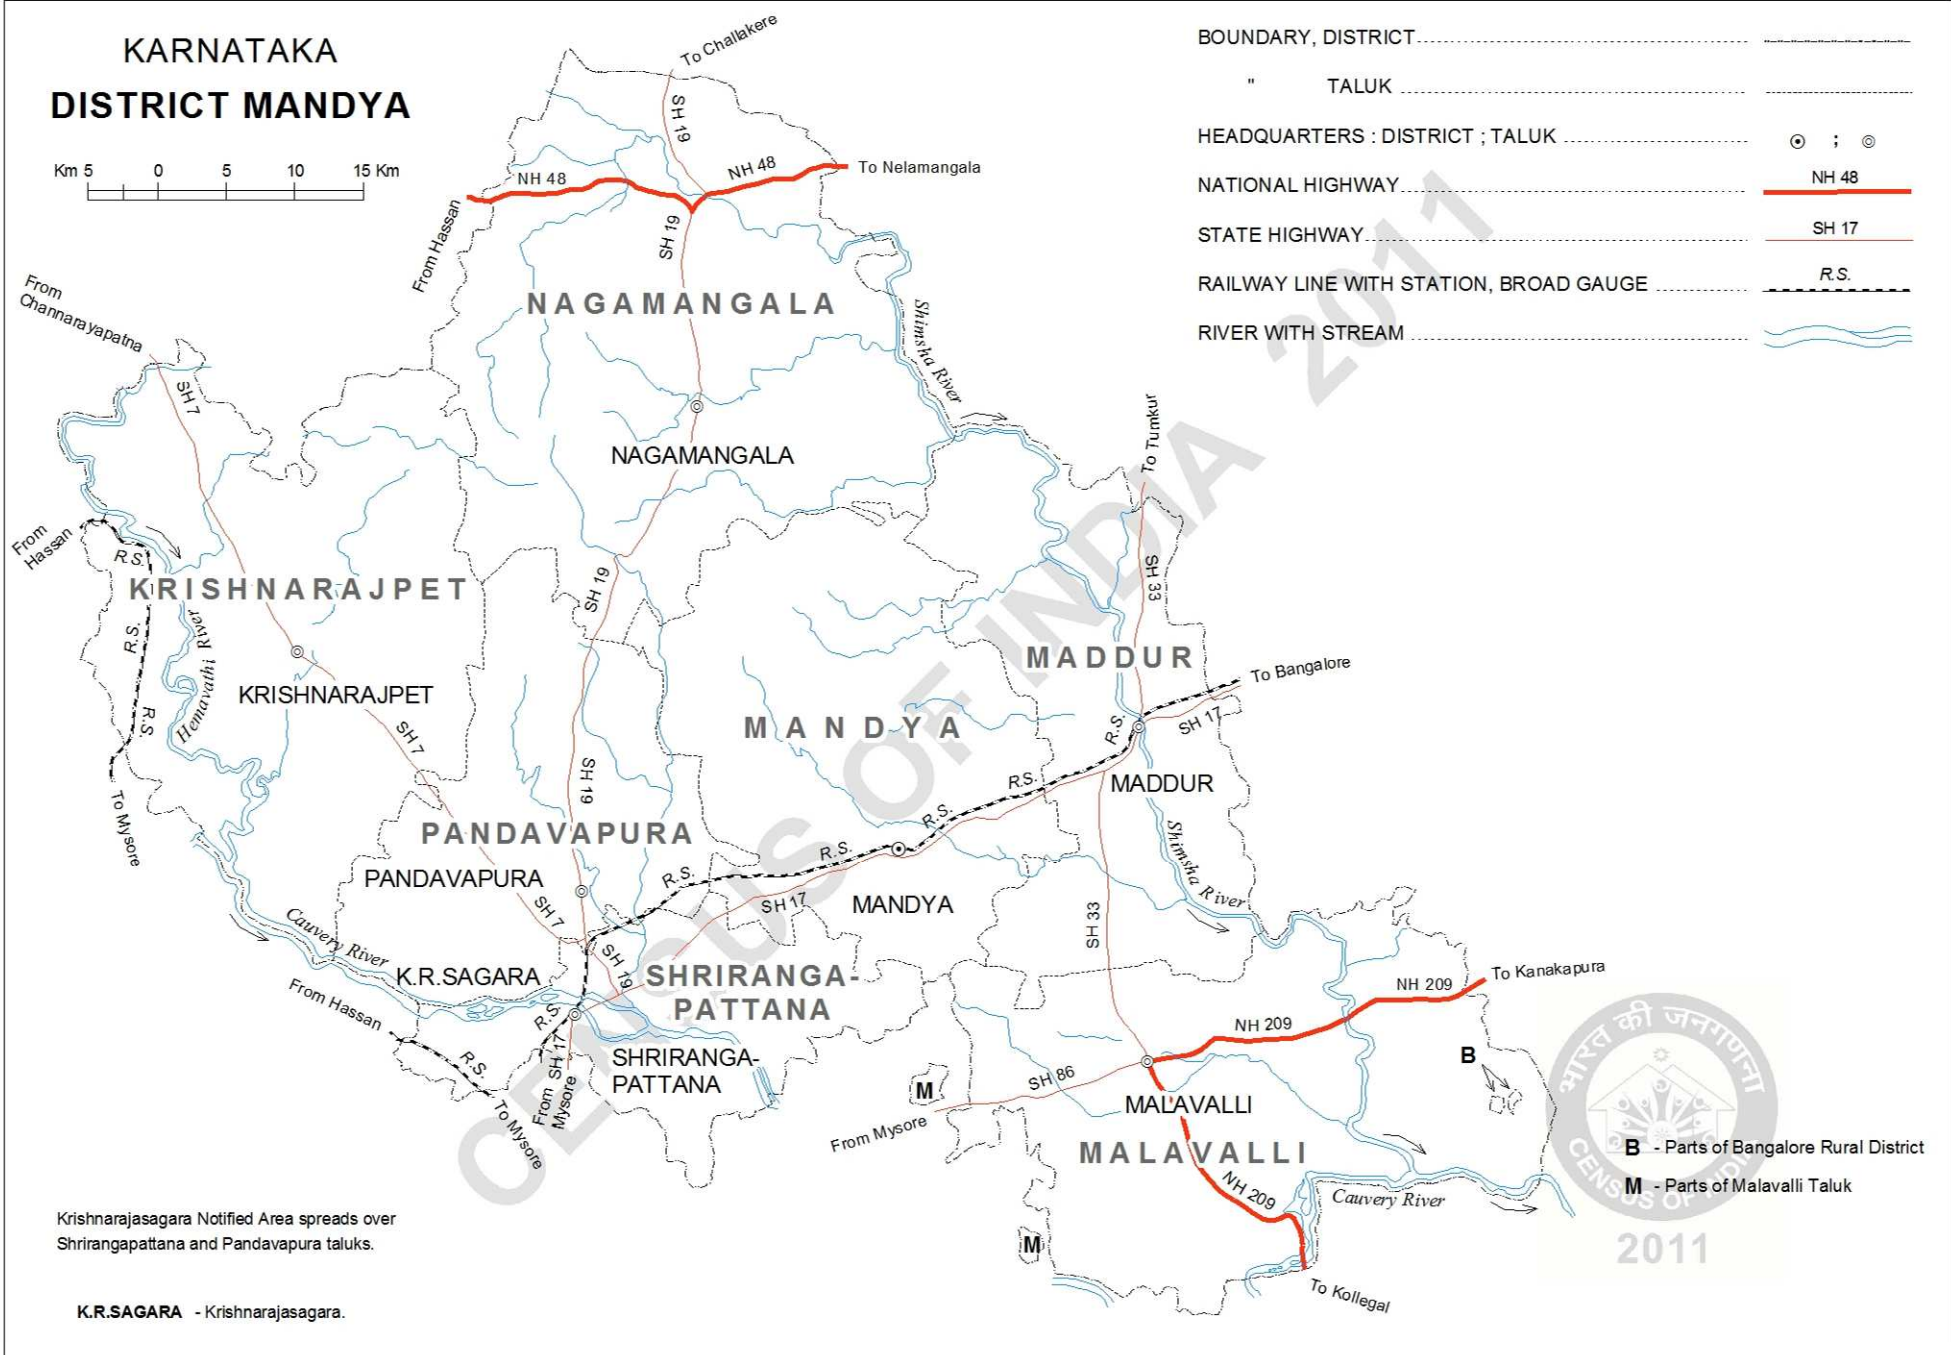

KARNATAKA DISTRICT MANDYA

BOUNDARY, DISTRICT	-----
" TALUK	-----
HEADQUARTERS : DISTRICT ; TALUK	⊙ ; ⊙
NATIONAL HIGHWAY	NH 48
STATE HIGHWAY	SH 17
RAILWAY LINE WITH STATION, BROAD GAUGE	R.S.
RIVER WITH STREAM	

Krishnarajasagara Notified Area spreads over Shrirangapattana and Pandavapura taluks.

K.R.SAGARA - Krishnarajasagara.