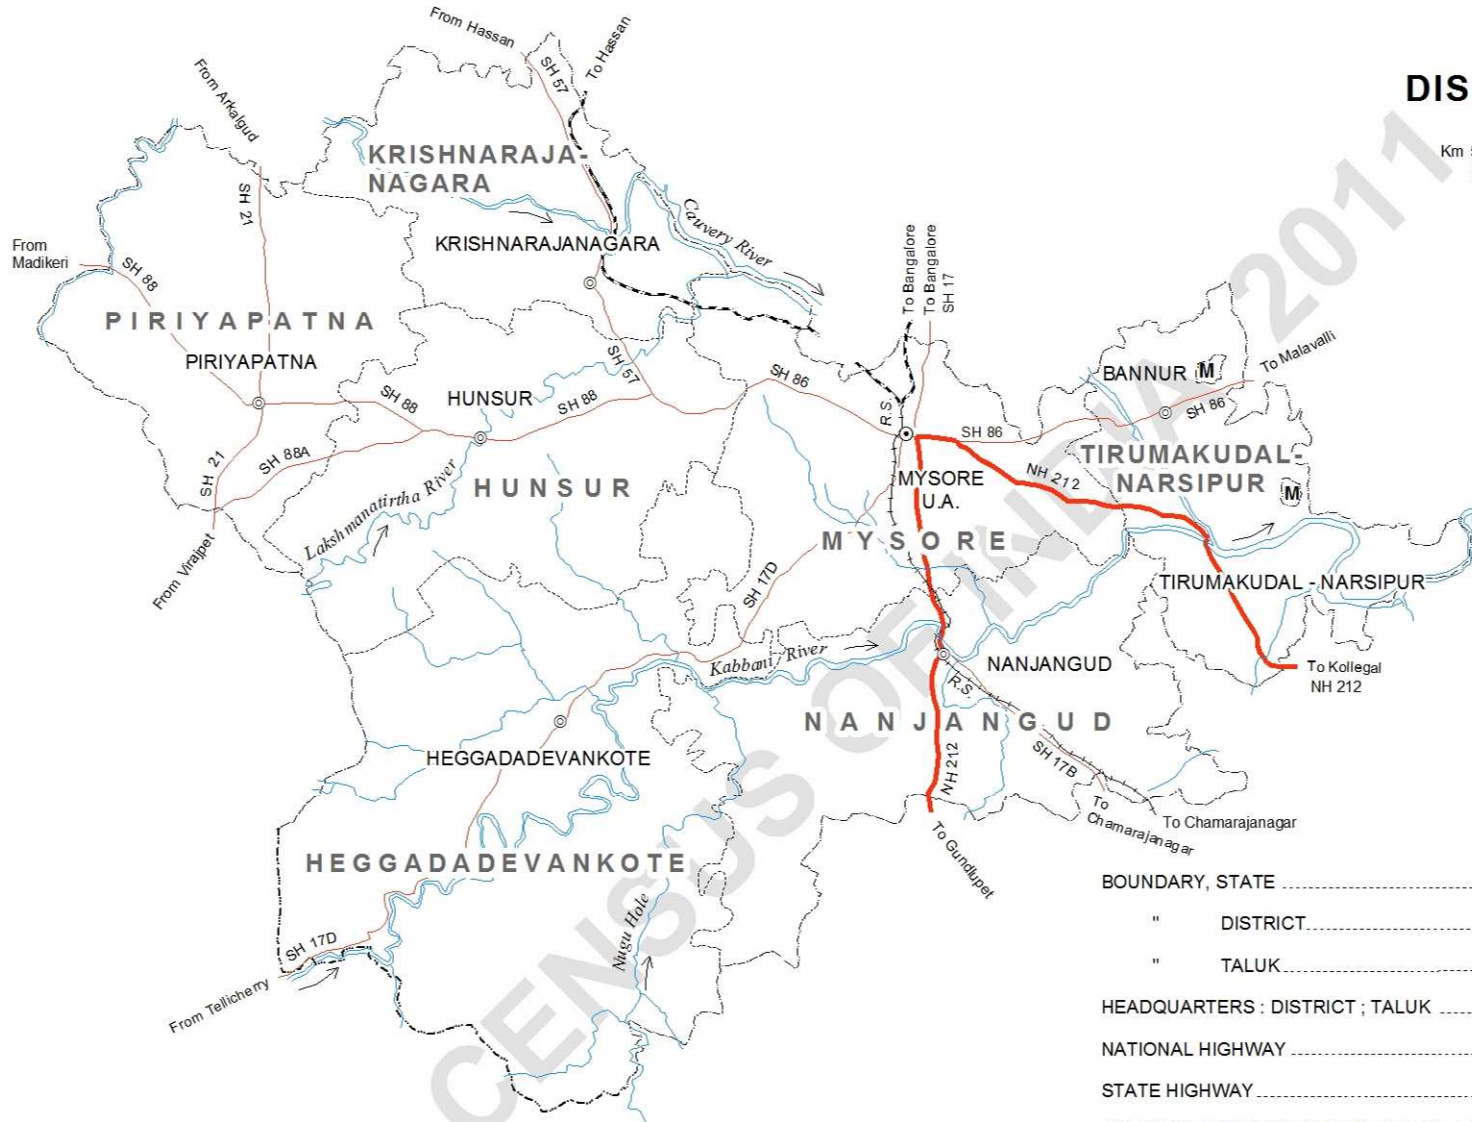

KARNATAKA DISTRICT MYSORE

M - Part of Mandya District (Malavalli Taluk)

BOUNDARY, STATE	-----
" DISTRICT	-----
" TALUK	-----
HEADQUARTERS : DISTRICT ; TALUK	⊙ ; ⊙
NATIONAL HIGHWAY	NH 212 —————
STATE HIGHWAY	SH 88 —————
RAILWAY LINE WITH STATION, BROAD GAUGE	R.S. —————
" METRE GAUGE	R.S. —————
RIVER WITH STREAM	~~~~~