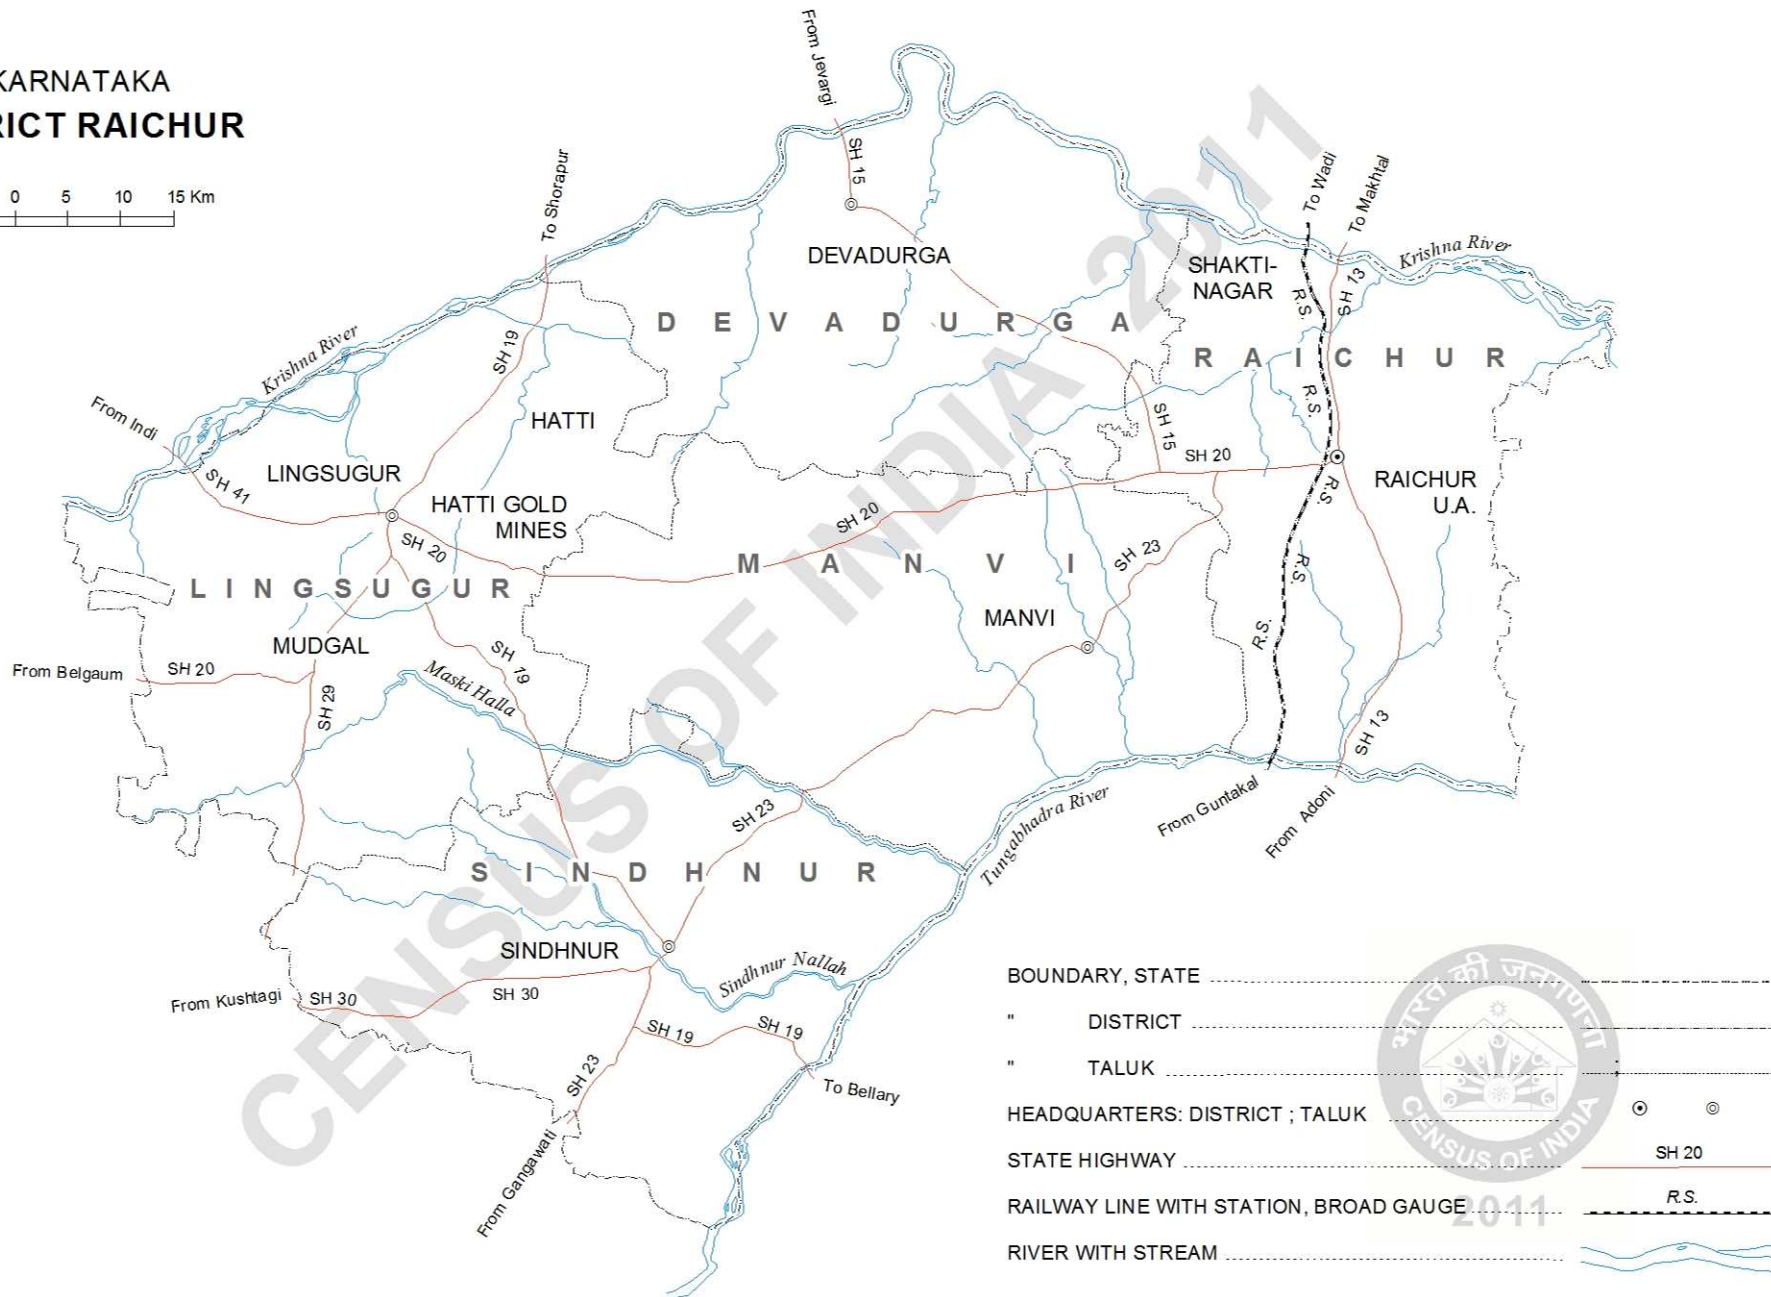

KARNATAKA DISTRICT RAICHUR

BOUNDARY, STATE	-----
" DISTRICT	-----
" TALUK	-----
HEADQUARTERS: DISTRICT ; TALUK	⊙ ⊙
STATE HIGHWAY	SH 20
RAILWAY LINE WITH STATION, BROAD GAUGE	R.S.
RIVER WITH STREAM	