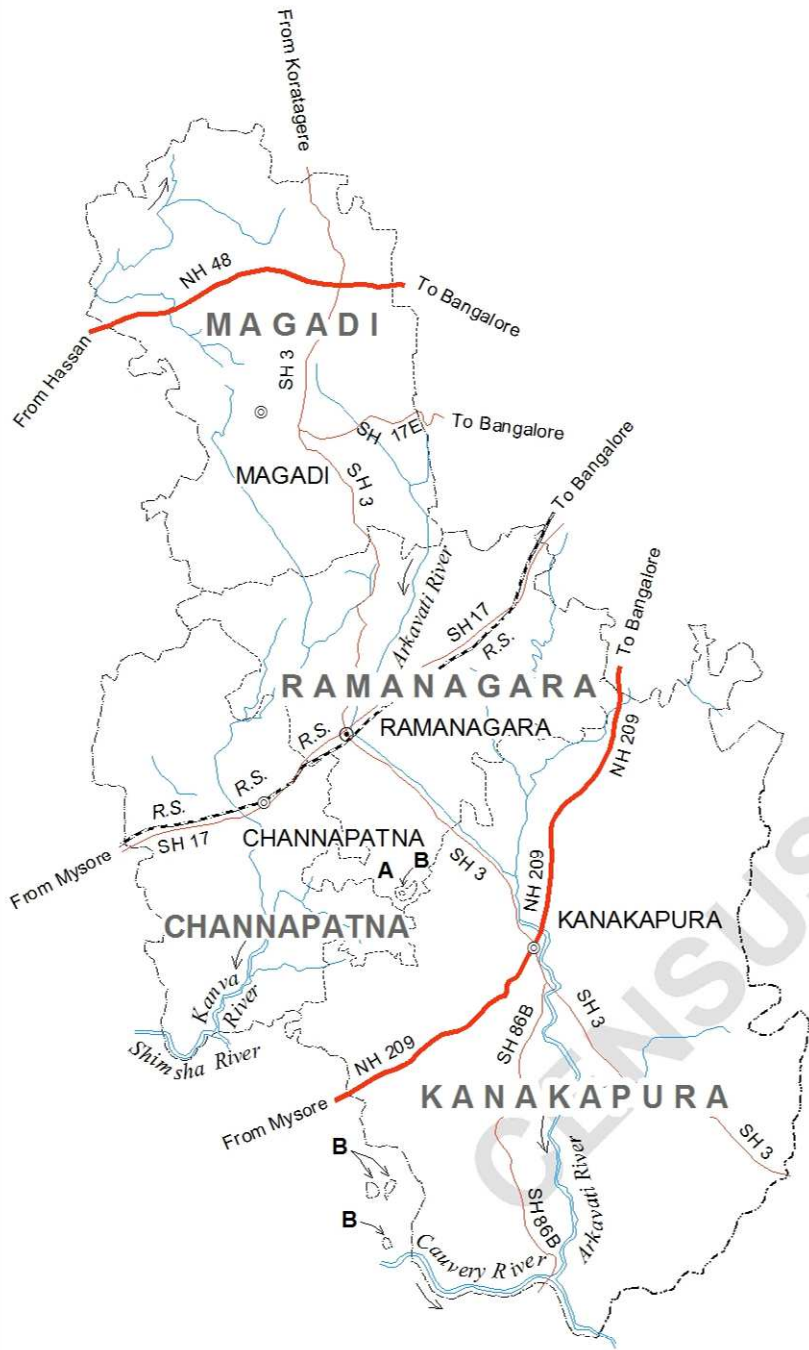

KARNATAKA DISTRICT RAMANAGARA

A - Part of Channapatna taluk
B - Part of Kanakapura taluk

BOUNDARY, STATE
 " DISTRICT
 " TALUK

HEADQUARTERS : DISTRICT: TALUK

NATIONAL HIGHWAY NH 209

STATE HIGHWAY SH 3

RAILWAY LINE WITH STATION, BROAD GAUGE R.S.

RIVER WITH STREAM