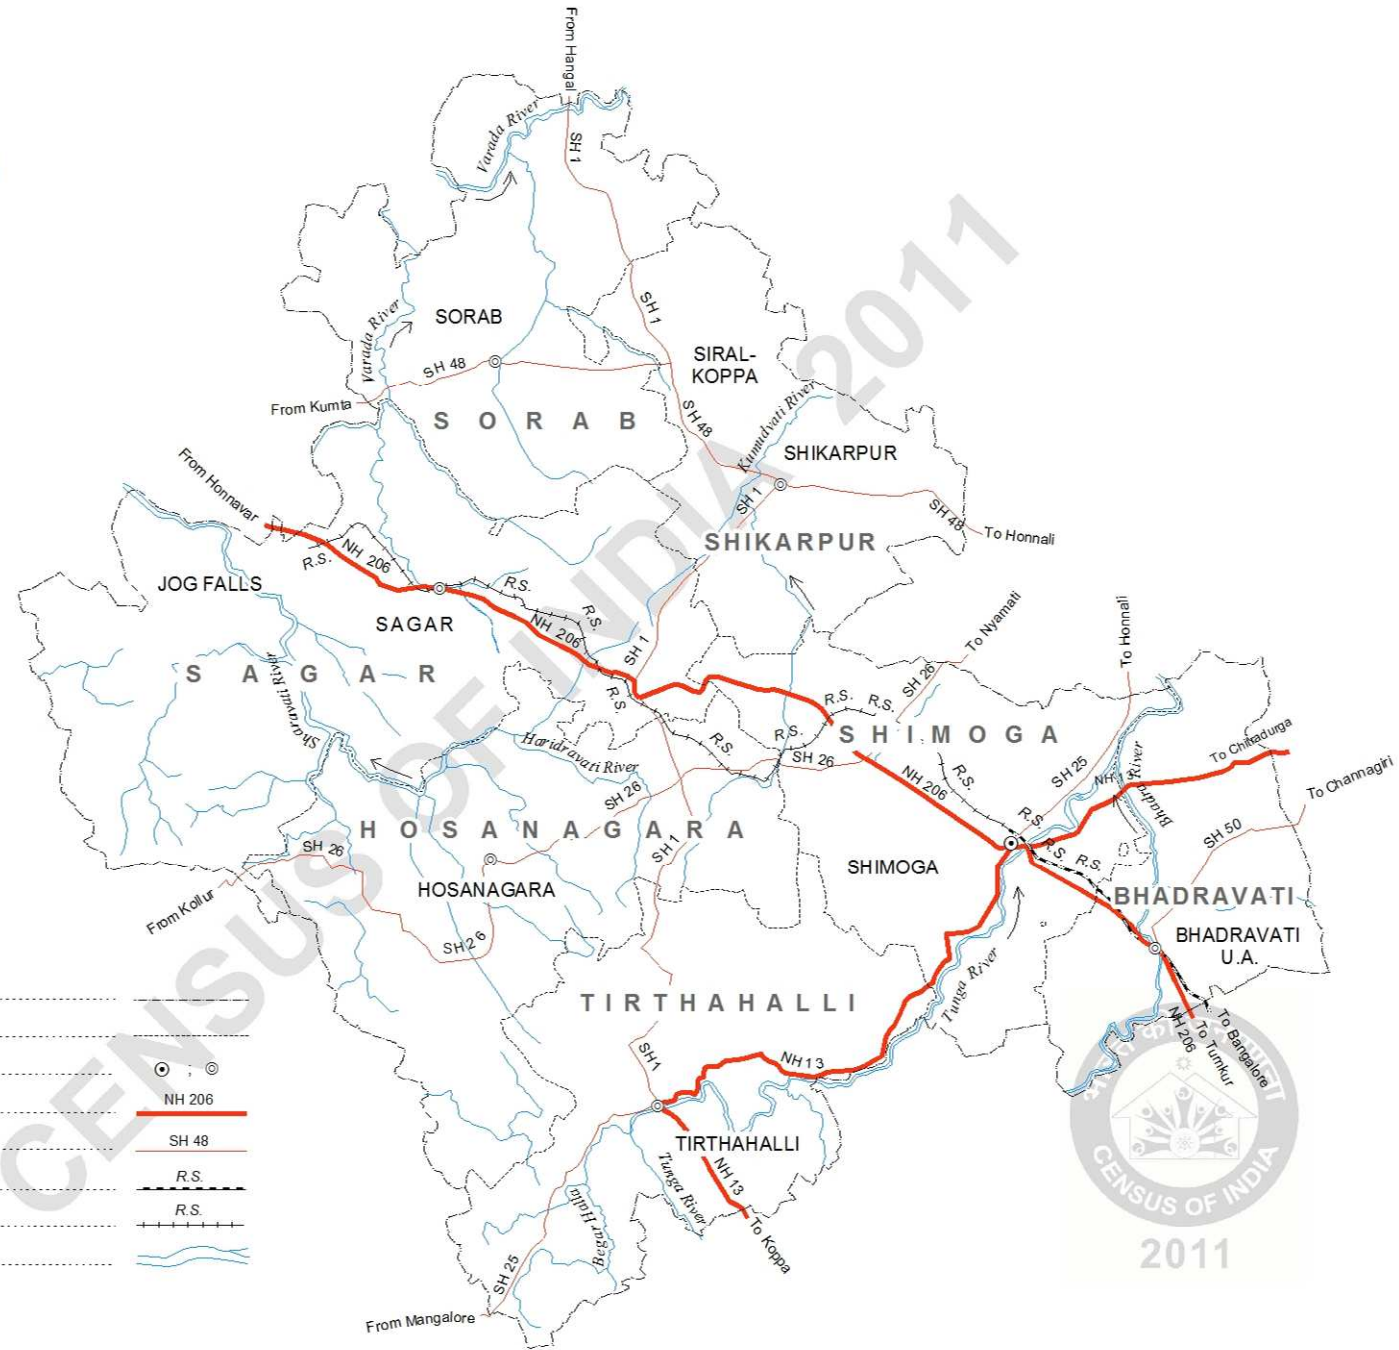

KARNATAKA DISTRICT SHIMOGA

BOUNDARY, DISTRICT	-----
" TALUK	-----
HEADQUARTERS : DISTRICT; TALUK	○ ○
NATIONAL HIGHWAY	NH 206
STATE HIGHWAY	SH 48
RAILWAY LINE WITH STATION, BROAD GAUGE	R.S.
" METRE GAUGE	R.S.
RIVER WITH STREAM	~~~~~