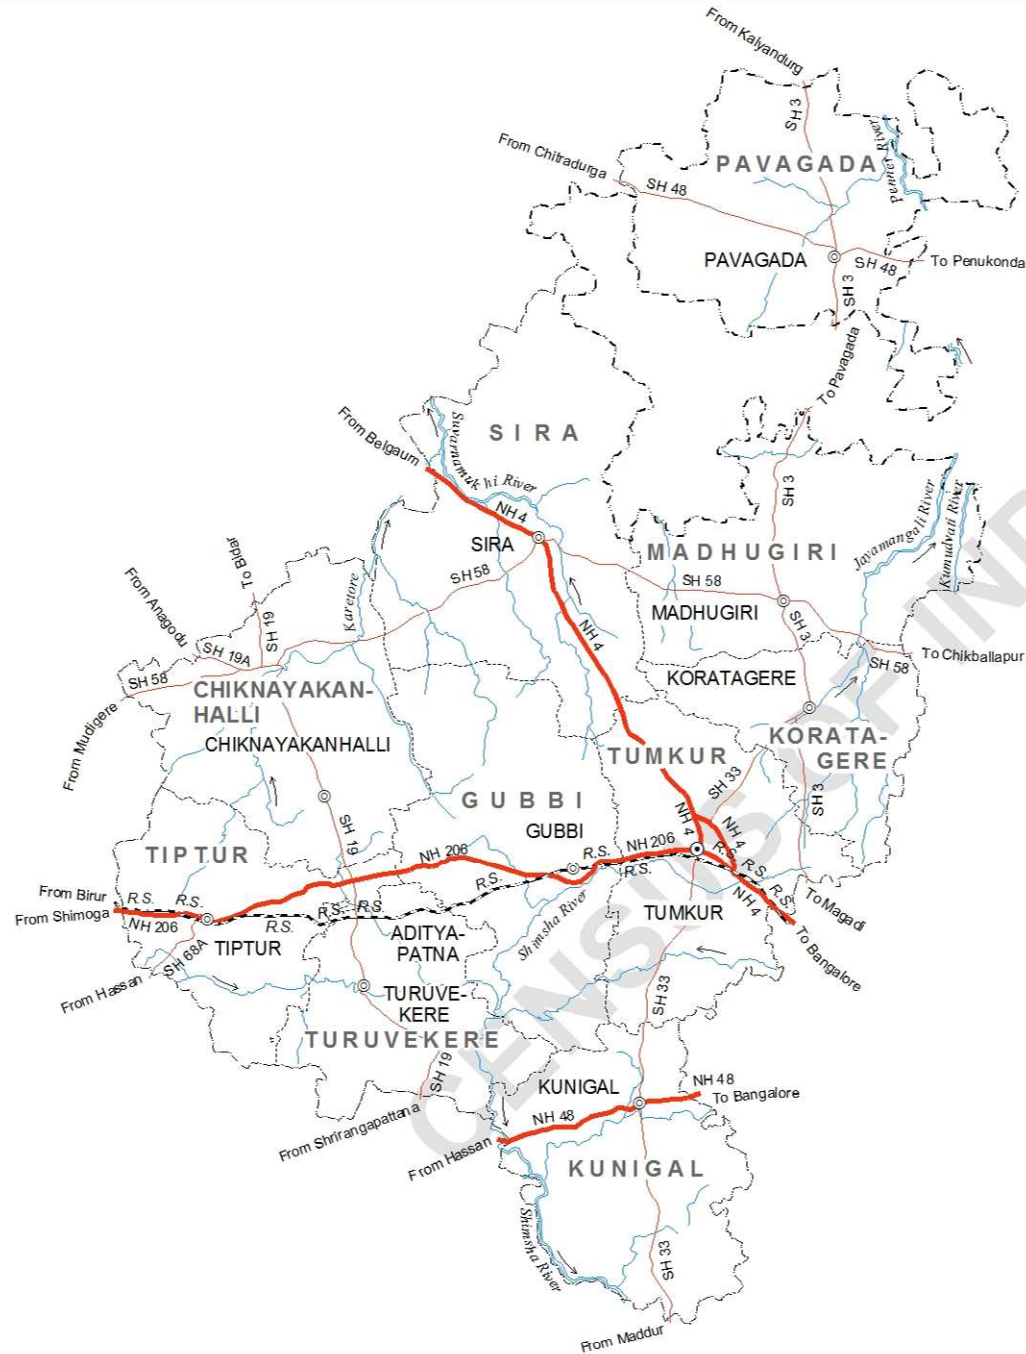

KARNATAKA DISTRICT TUMKUR

Km 5 0 5 10 15 Km

BOUNDARY, STATE	-----
" DISTRICT	-----
" TALUK	-----
HEADQUARTERS : DISTRICT ; TALUK	⊙ ; ⊙
NATIONAL HIGHWAY	NH 48
STATE HIGHWAY	SH 33
RAILWAY LINE WITH STATION, BROAD GAUGE	R.S.
RIVER WITH STREAM	~~~~~