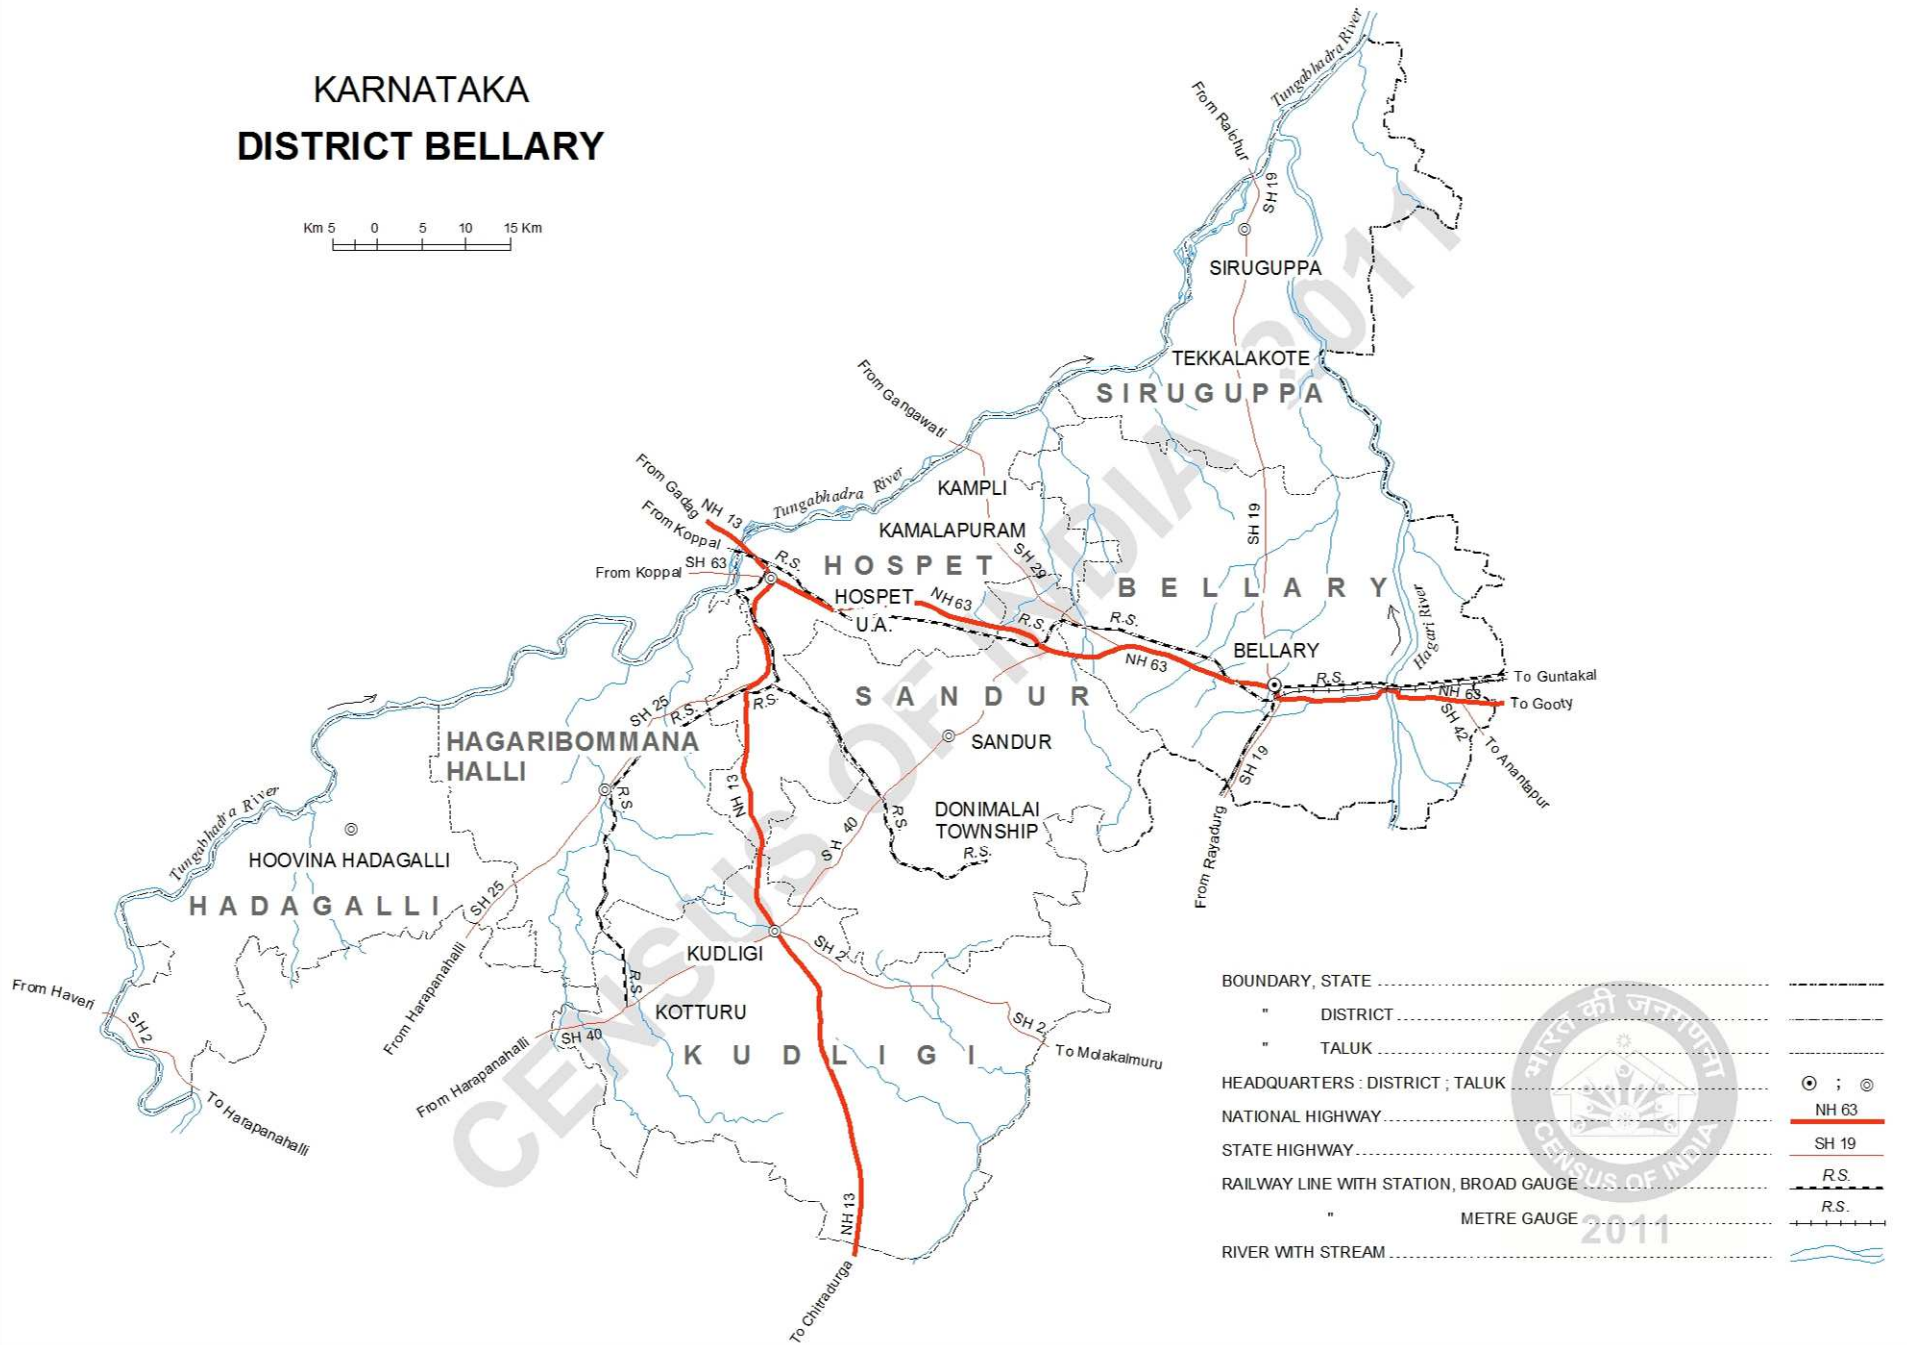

KARNATAKA DISTRICT BELLARY

BOUNDARY, STATE	-----
" DISTRICT	-----
" TALUK	-----
HEADQUARTERS : DISTRICT ; TALUK	⊙ ; ⊙
NATIONAL HIGHWAY	NH 63
STATE HIGHWAY	SH 19
RAILWAY LINE WITH STATION, BROAD GAUGE	R.S.
" METRE GAUGE	R.S.
RIVER WITH STREAM	