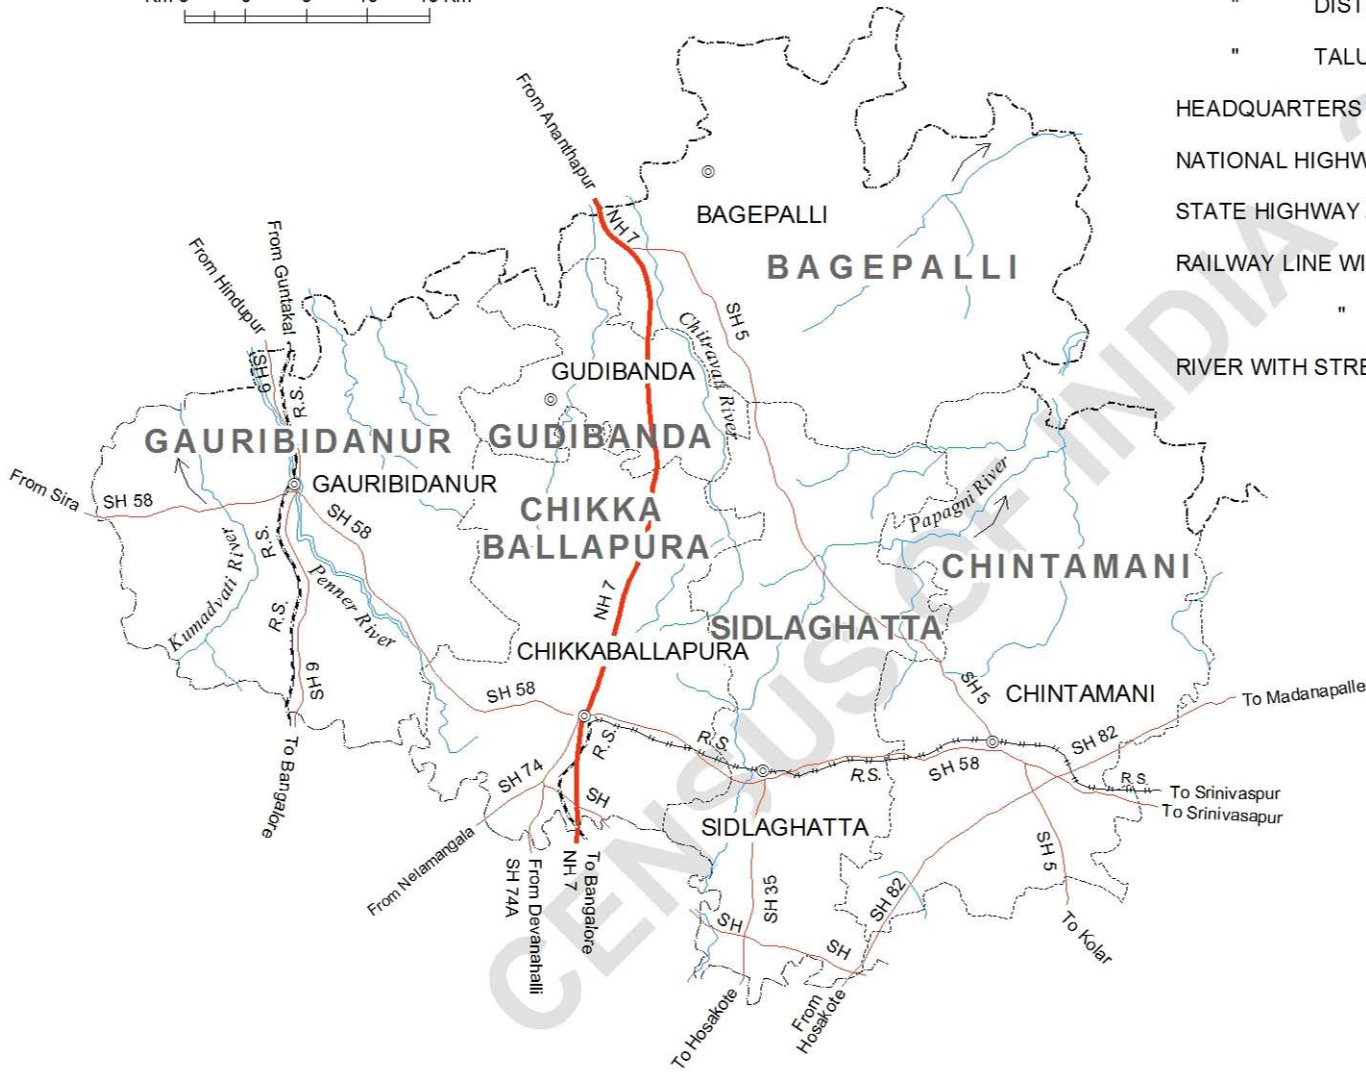

KARNATAKA

DISTRICT CHIKKABALLAPURA

BOUNDARY, STATE	-----
" DISTRICT	-----
" TALUK	-----
HEADQUARTERS : DISTRICT ; TALUK	⊙ ; ⊙
NATIONAL HIGHWAY	<u>NH 7</u>
STATE HIGHWAY	SH 82
RAILWAY LINE WITH STATION, BROAD GAUGE	R.S.
" NARROW GAUGE	R.S.
RIVER WITH STREAM	~~~~~