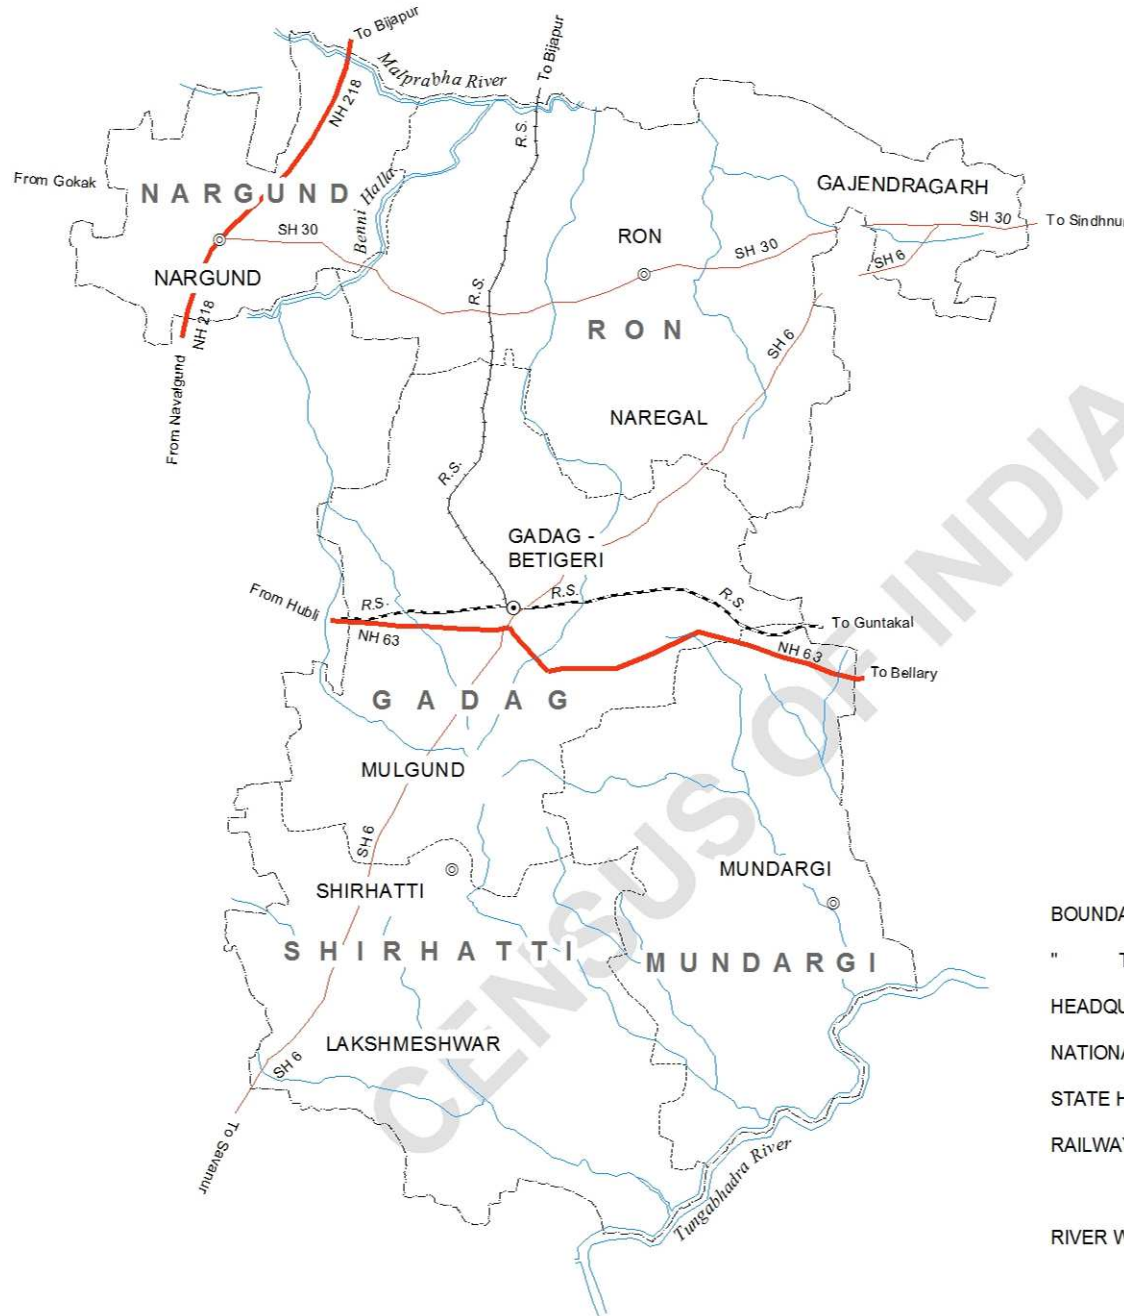

KARNATAKA DISTRICT GADAG

BOUNDARY, DISTRICT	-----
" TALUK	-----
HEADQUARTERS: DISTRICT ; TALUK	⊙ ; ⊙
NATIONAL HIGHWAY	NH 218
STATE HIGHWAY	SH 6
RAILWAY LINE WITH STATION, BROAD GAUGE	R.S.
" METRE GAUGE	R.S.
RIVER WITH STREAM	~~~~~