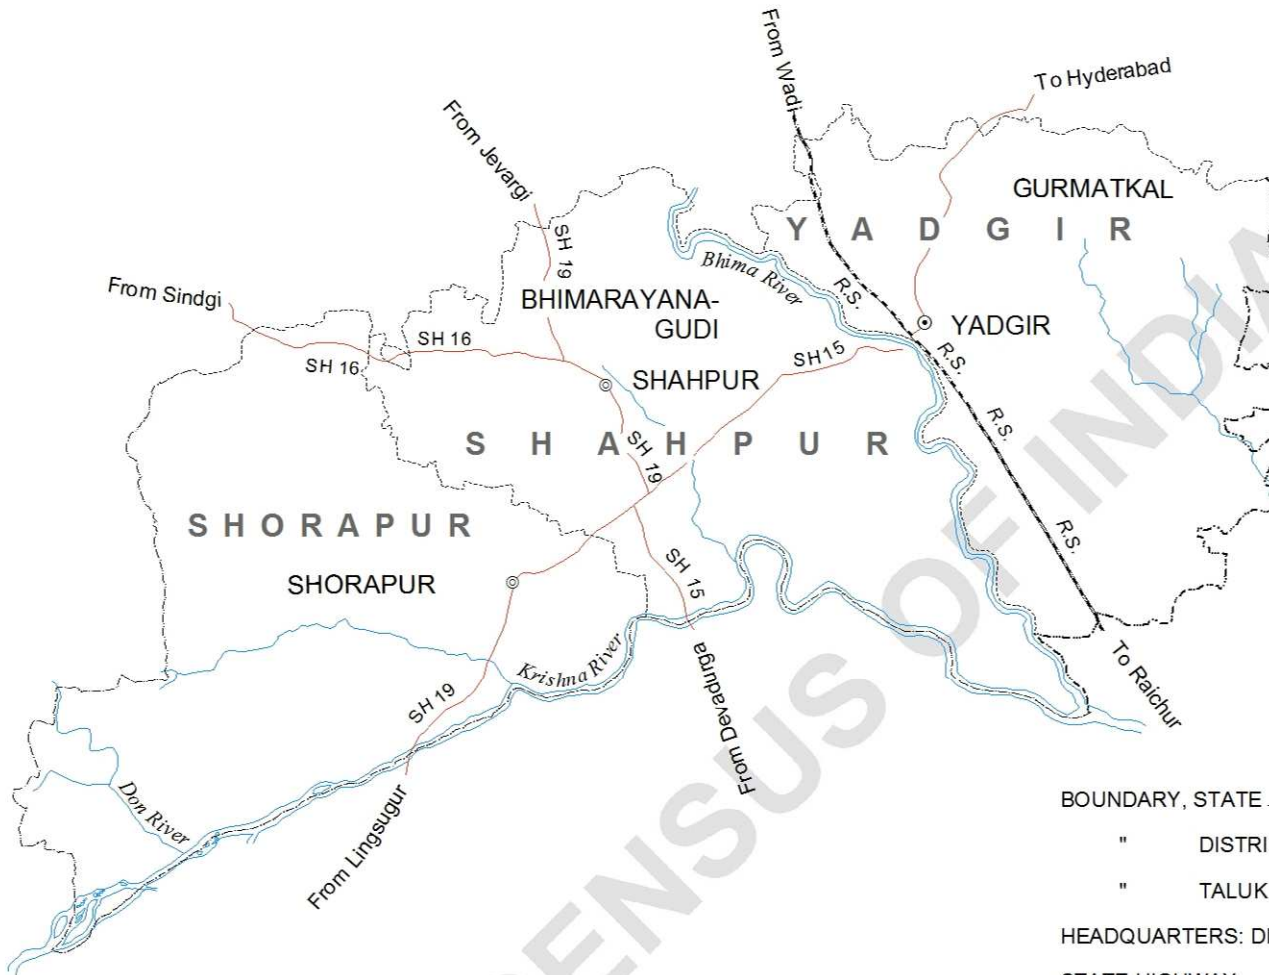

KARNATAKA DISTRICT YADGIR

Km 5 0 5 10 15 Km

- BOUNDARY, STATE
- " DISTRICT
- " TALUK
- HEADQUARTERS: DISTRICT ; TALUK
- STATE HIGHWAY
- RAILWAY LINE WITH STATION, BROAD GAUGE
- RIVER WITH STREAM

2011